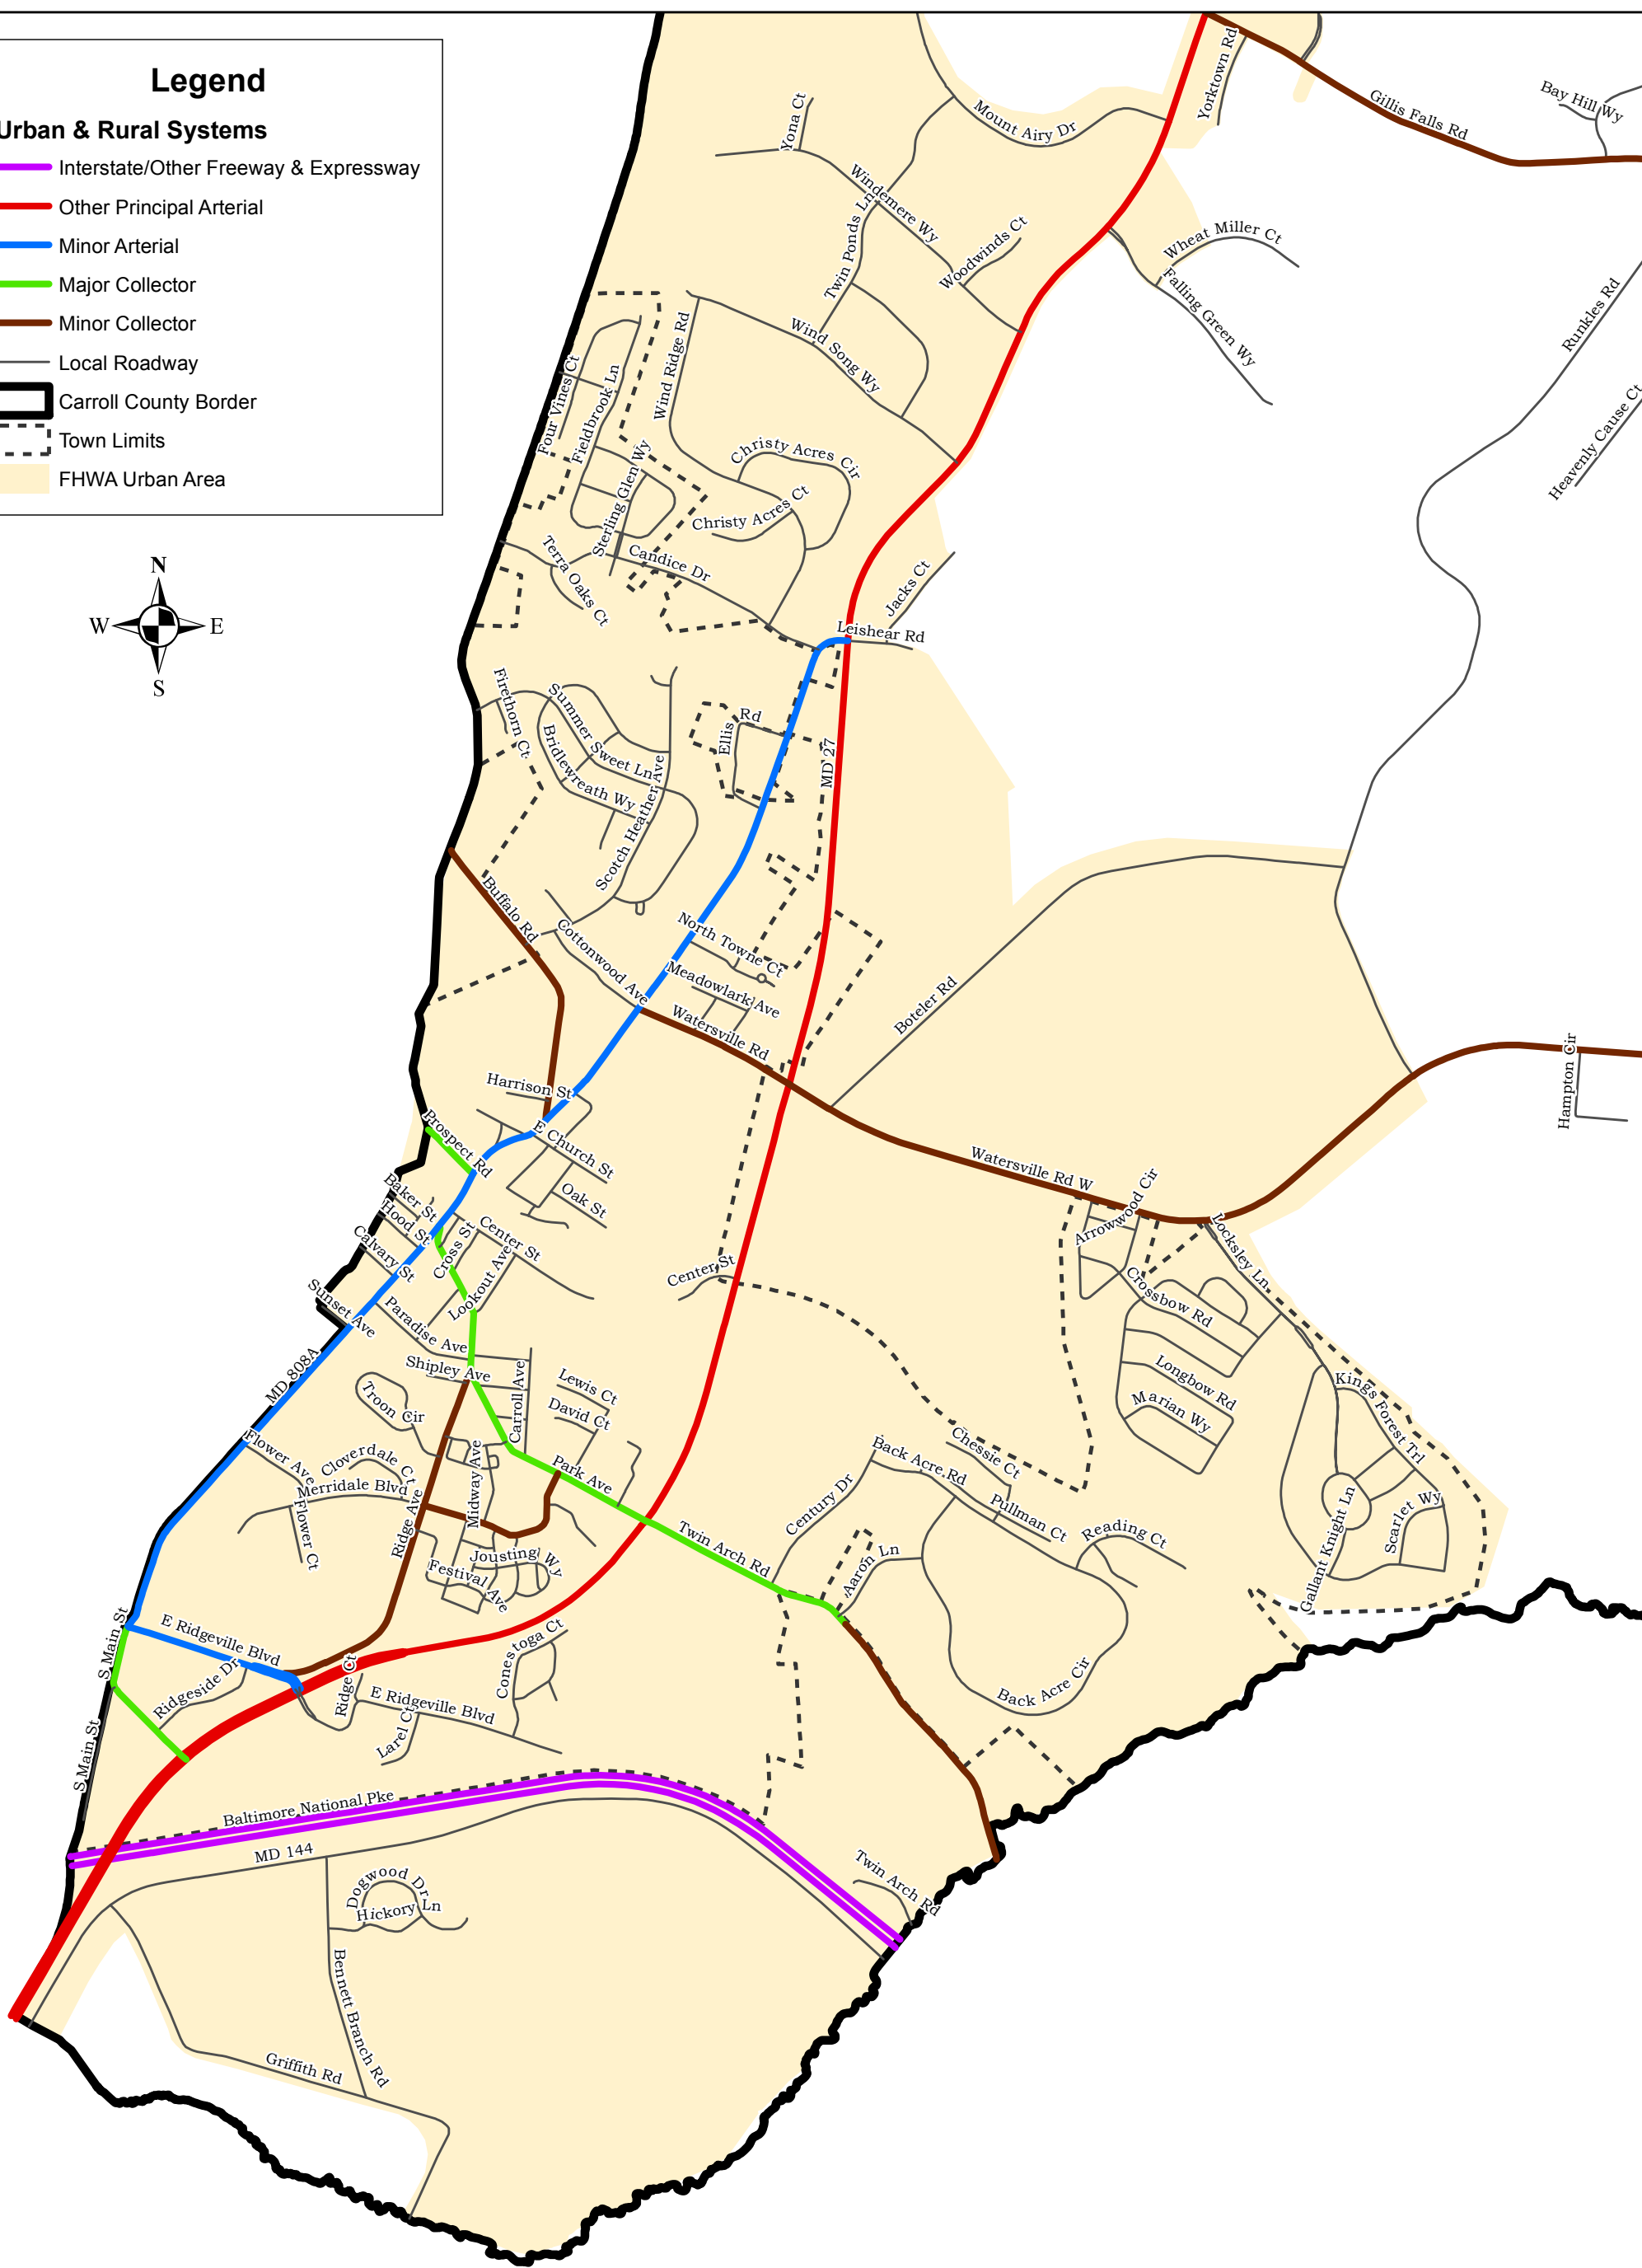

Legend

Urban & Rural Systems

- Interstate/Other Freeway & Expressway
- Other Principal Arterial
- Minor Arterial
- Major Collector
- Minor Collector
- Local Roadway
- Carroll County Border
- Town Limits
- FHWA Urban Area

Exhibit No. 5 Mount Airy Functional Classification

<http://ccgovernment.carr.org>

This data is prepared by Carroll County for internal use and is made available because it is public information. Carroll County, its agencies or employees, do not warrant its accuracy or suitability for any purpose. The reader should contact appropriate regulating agencies to determine accuracy or suitability of the data for a particular use.

Prepared by Carroll County Department of Public Works
August 2017

0 0.1 0.2 0.4 0.6 0.8 Miles