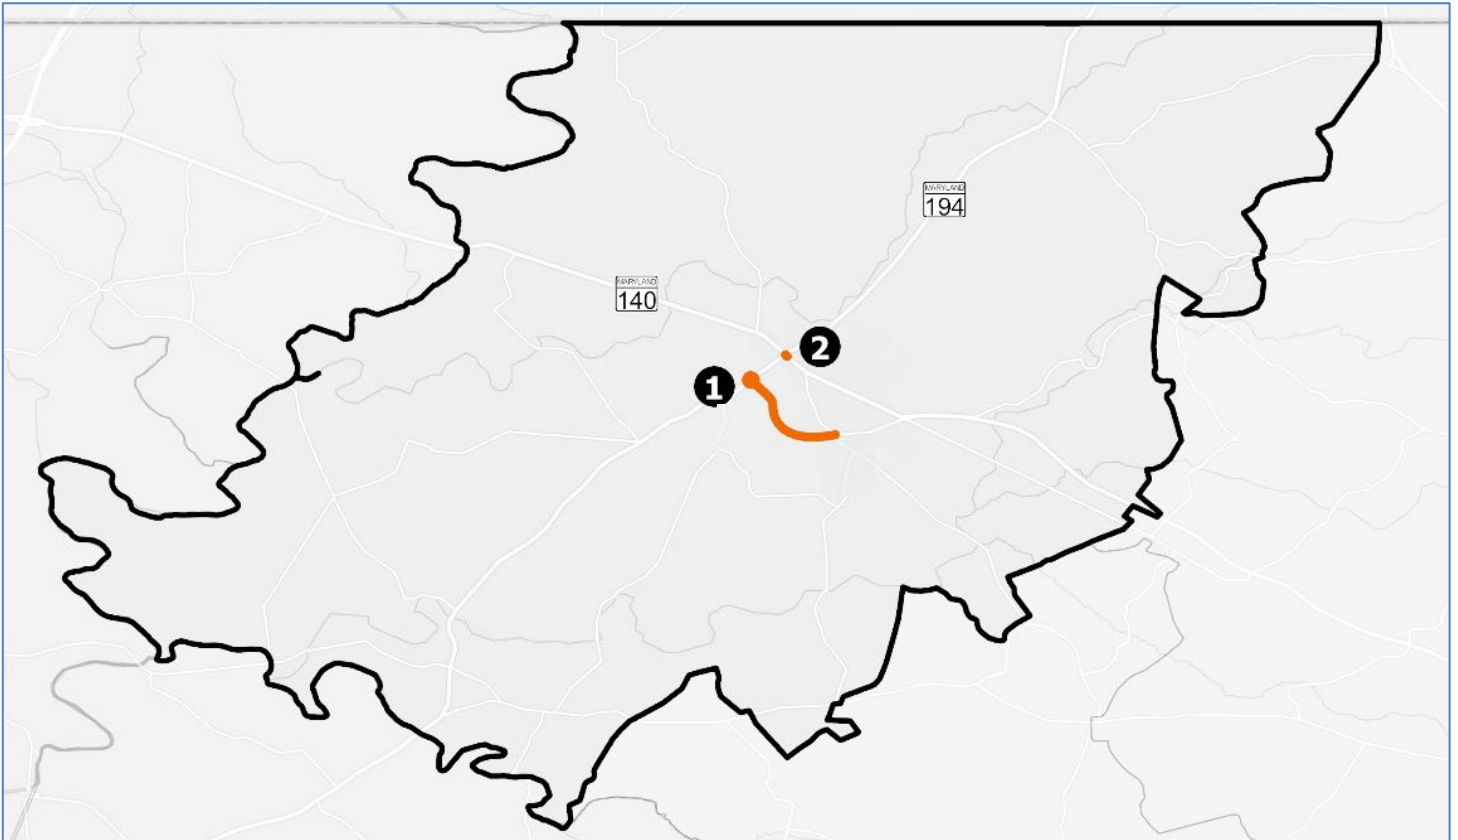

## Most Promising Potential Improvements – Taneytown

1. Extend Allendale Lane and Antrim Boulevard
2. Extend the left-turn bay from northbound MD 140 onto westbound MD 194

1. Extend Allendale Lane and Antrim Boulevard

2. Extend the left-turn bay from northbound MD 140 onto westbound MD 194