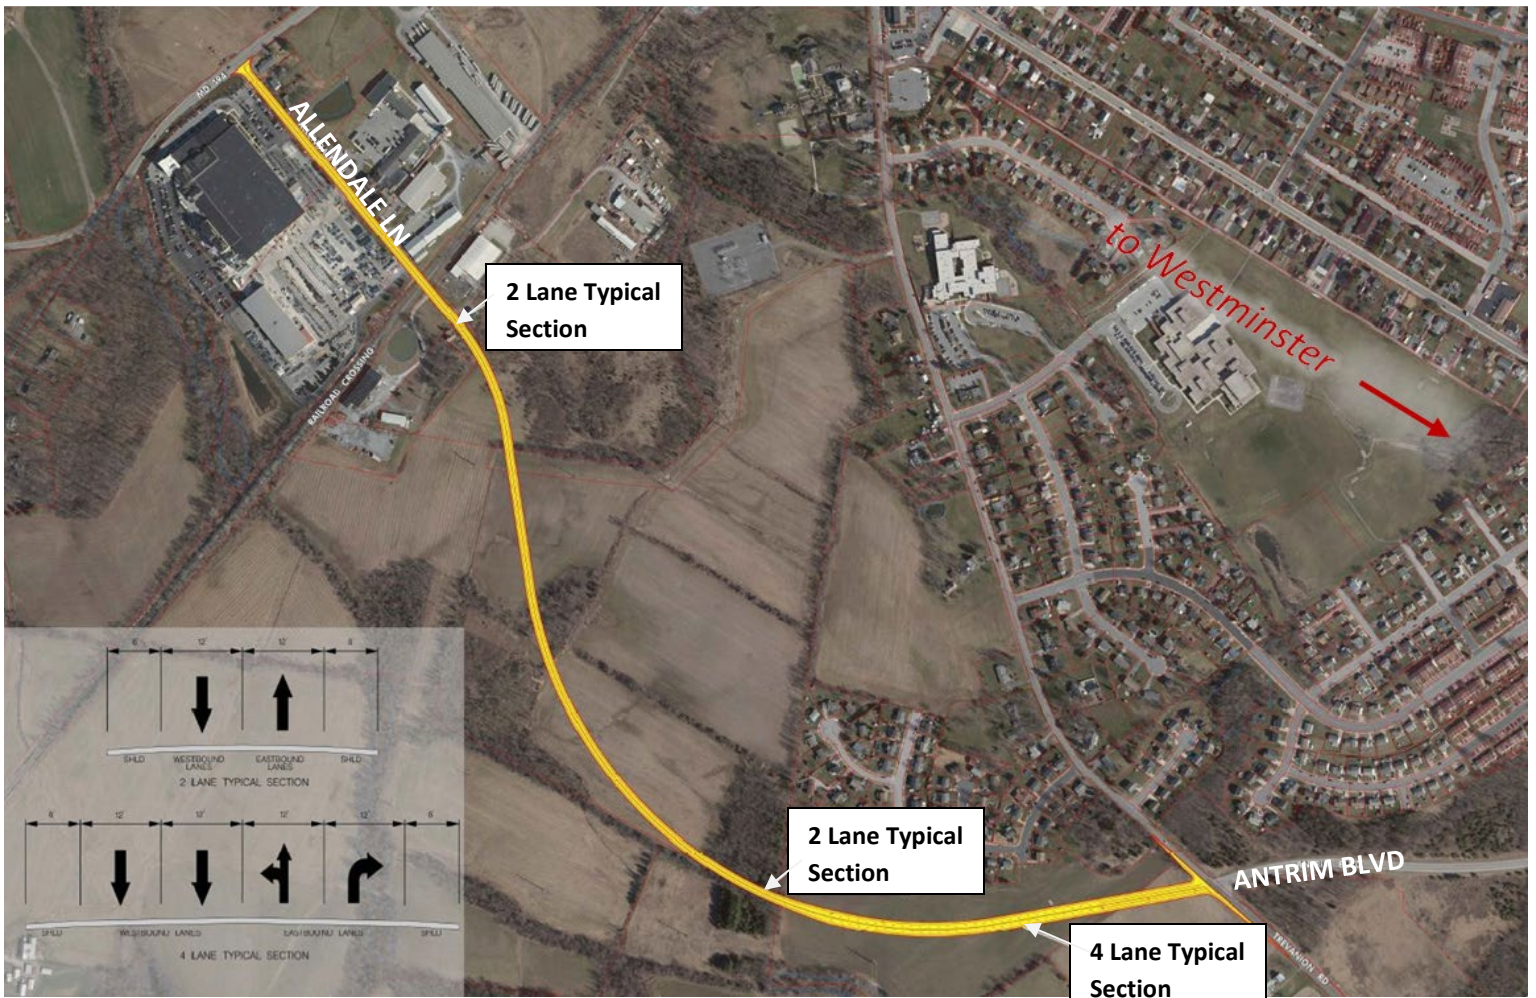

## Most Promising Potential Improvements – Taneytown

1. Extend Allendale Lane and Antrim Boulevard
2. Extend the left-turn bay from northbound MD 140 onto westbound MD 194

1. Extend Allendale Lane and Antrim Boulevard

2. Extend the left-turn bay from northbound MD 140 onto westbound MD 194